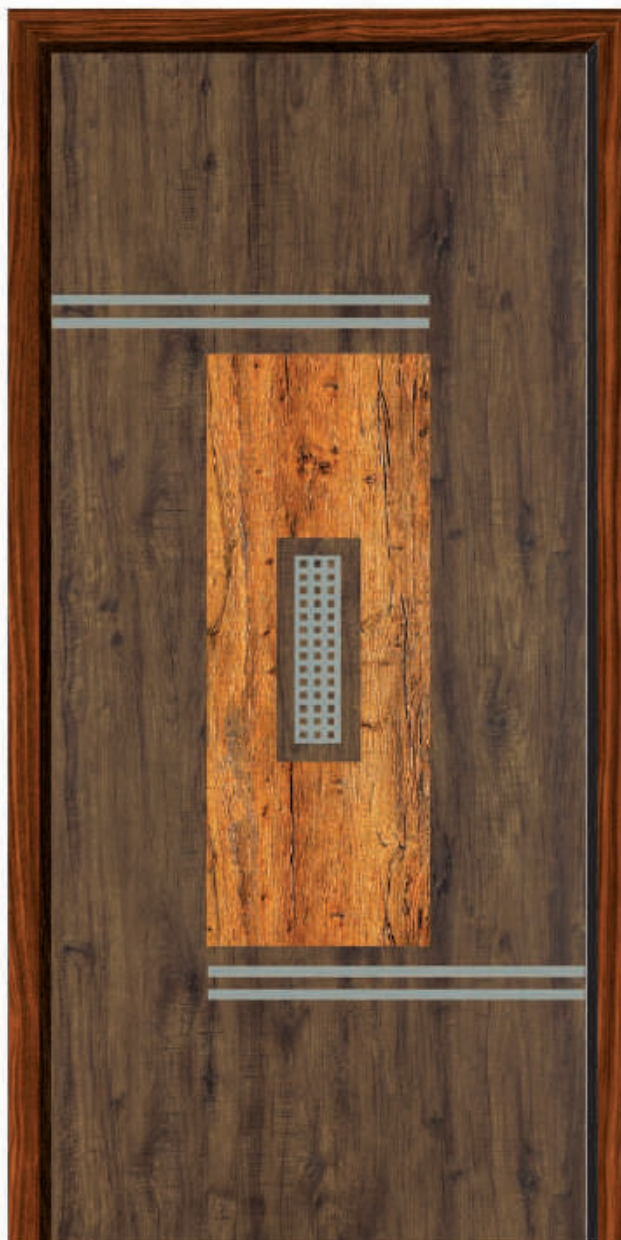

VIR LIGHT METAL

Available in Matte Finish >>>>>>>>

7ft x 3.25 ft

VLM 06

New

New