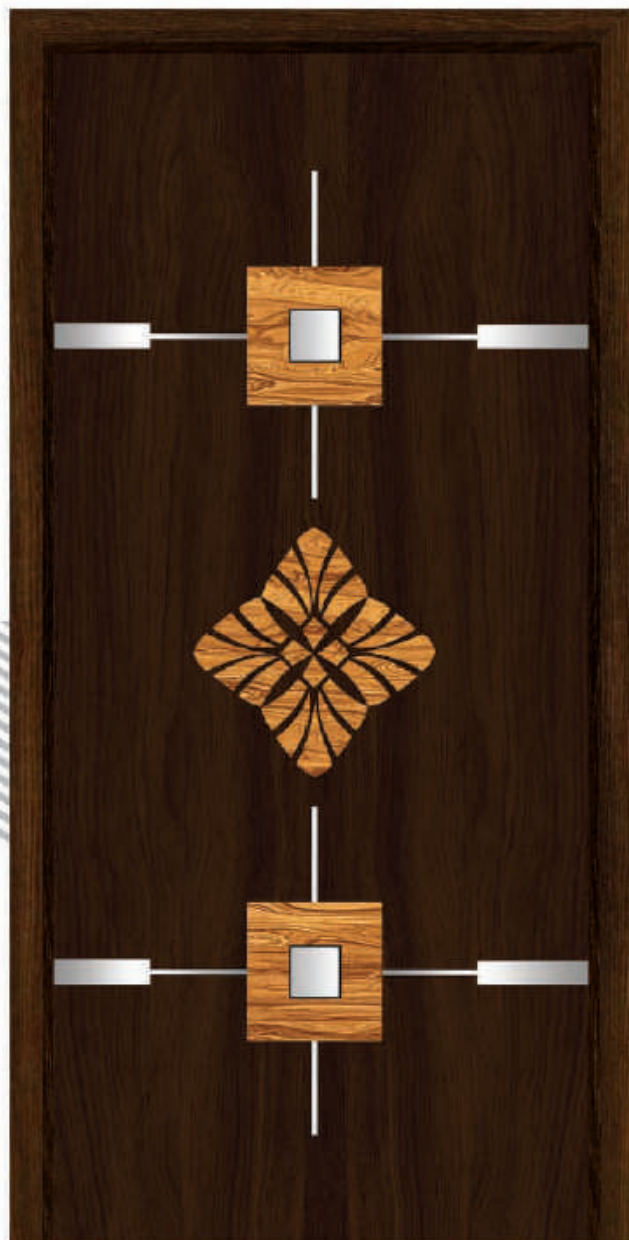

VIR DIGITAL DOOR

Available in SF & Matte Finish >>>>>>>>

7 ft x 3.25 ft

VIR
DOOR
LAMINATE

VDD 10

New